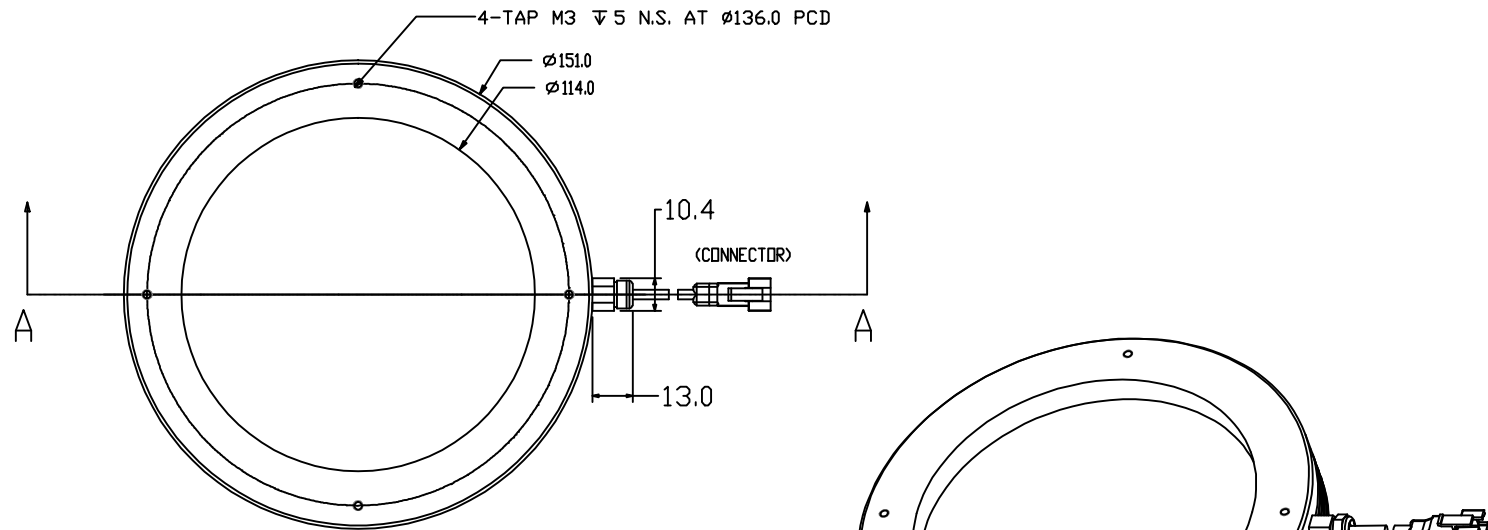

REVISIONS			
ZONE	REV.	DESCRIPTIONS	DATE

COLOR	WAVE LENGHT
RED:	660nm
GREEN:	525nm
BLUE:	470nm
WHITE:	--
IR 850:	850nm
IR 940:	940nm
UV:	380-385nm
RGB:	660nm/525nm/470nm

DESIGN BY	EH LOH	UNIT:	PRODUCT SERIES: VLIGHT-HX-A60 SERIES				
CHECK BY	EH LOH						
DATE	15/04/2011	MM					
MATERIAL	ALU	REVISION:	TITLE	DRAWING LAYOUT	COLOR:	-	-
FINISHING	B/ANOD	02	PART NO	HX-A60-D151-R3-X-24V-VLIGHT	VOLTAGE:	-	-
QTY	-	SCALE:	DWG NO	-	CURRENT:	-	-
		NTS			POWER:	-	-
					SHEET 1 OF 1		