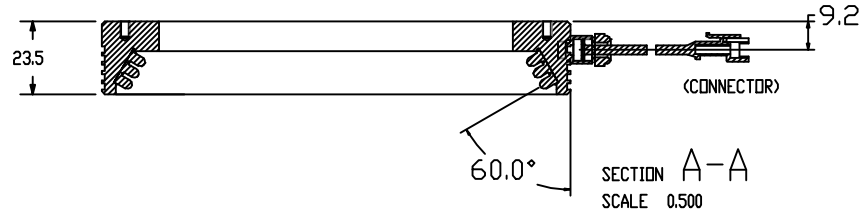

REVISIONS			
ZONE	REV.	DESCRIPTIONS	DATE

COLOR	WAVE LENGHT
RED:	660nm
GREEN:	525nm
BLUE:	470nm
WHITE:	--
IR 850:	850nm
IR 940:	940nm
UV:	380-385nm
RGB:	660nm/525nm/470nm

DESIGN BY	EH LOH	UNIT:	PRODUCT SERIES: VLIGHT-HX-A60 SERIES				
CHECK BY	EH LOH						
DATE	15/04/2011	MM					
MATERIAL	ALU	REVISION:	TITLE	DRAWING LAYOUT	COLOR:	-	-
FINISHING	B/ANOD	02	PART NO	HX-A60-D151-R3-X-24V-VLIGHT	VOLTAGE:	-	-
QTY	-	SCALE:	DWG NO	-	CURRENT:	-	-
		NTS			POWER:	-	-
					SHEET 1 OF 1		