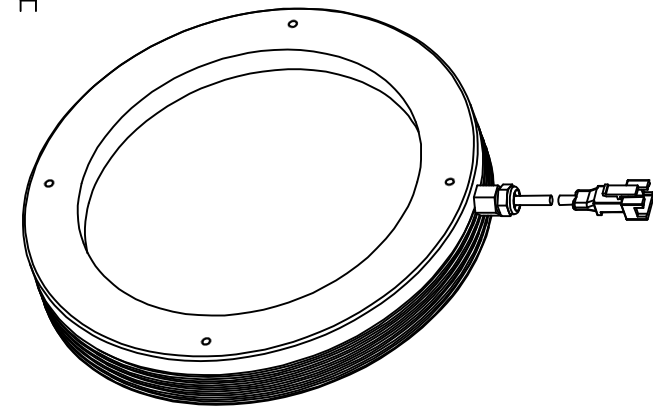

REVISIONS			
ZONE	REV.	DESCRIPTIONS	DATE

COLOR	WAVE LENGHT
RED:	660nm
GREEN:	525nm
BLUE:	470nm
WHITE:	--
IR 850:	850nm
IR 940:	940nm
UV:	380-385nm
RGB:	660nm/525nm/470nm

DESIGN BY	EH LOH	UNIT:	PRODUCT SERIES: VLIGHT-HX-A60 SERIES				
CHECK BY	EH LOH						
DATE	15/04/2011	MM					
MATERIAL	ALU	REVISION:	TITLE	DRAWING LAYOUT	COLOR:	-	-
FINISHING	B/ANOD	02	PART NO	HX-A60-D151-R3-X-24V-VLIGHT	VOLTAGE:	-	-
QTY	-	SCALE:	DWG NO	-	CURRENT:	-	-
		NTS			POWER:	-	-
					SHEET 1 OF 1		